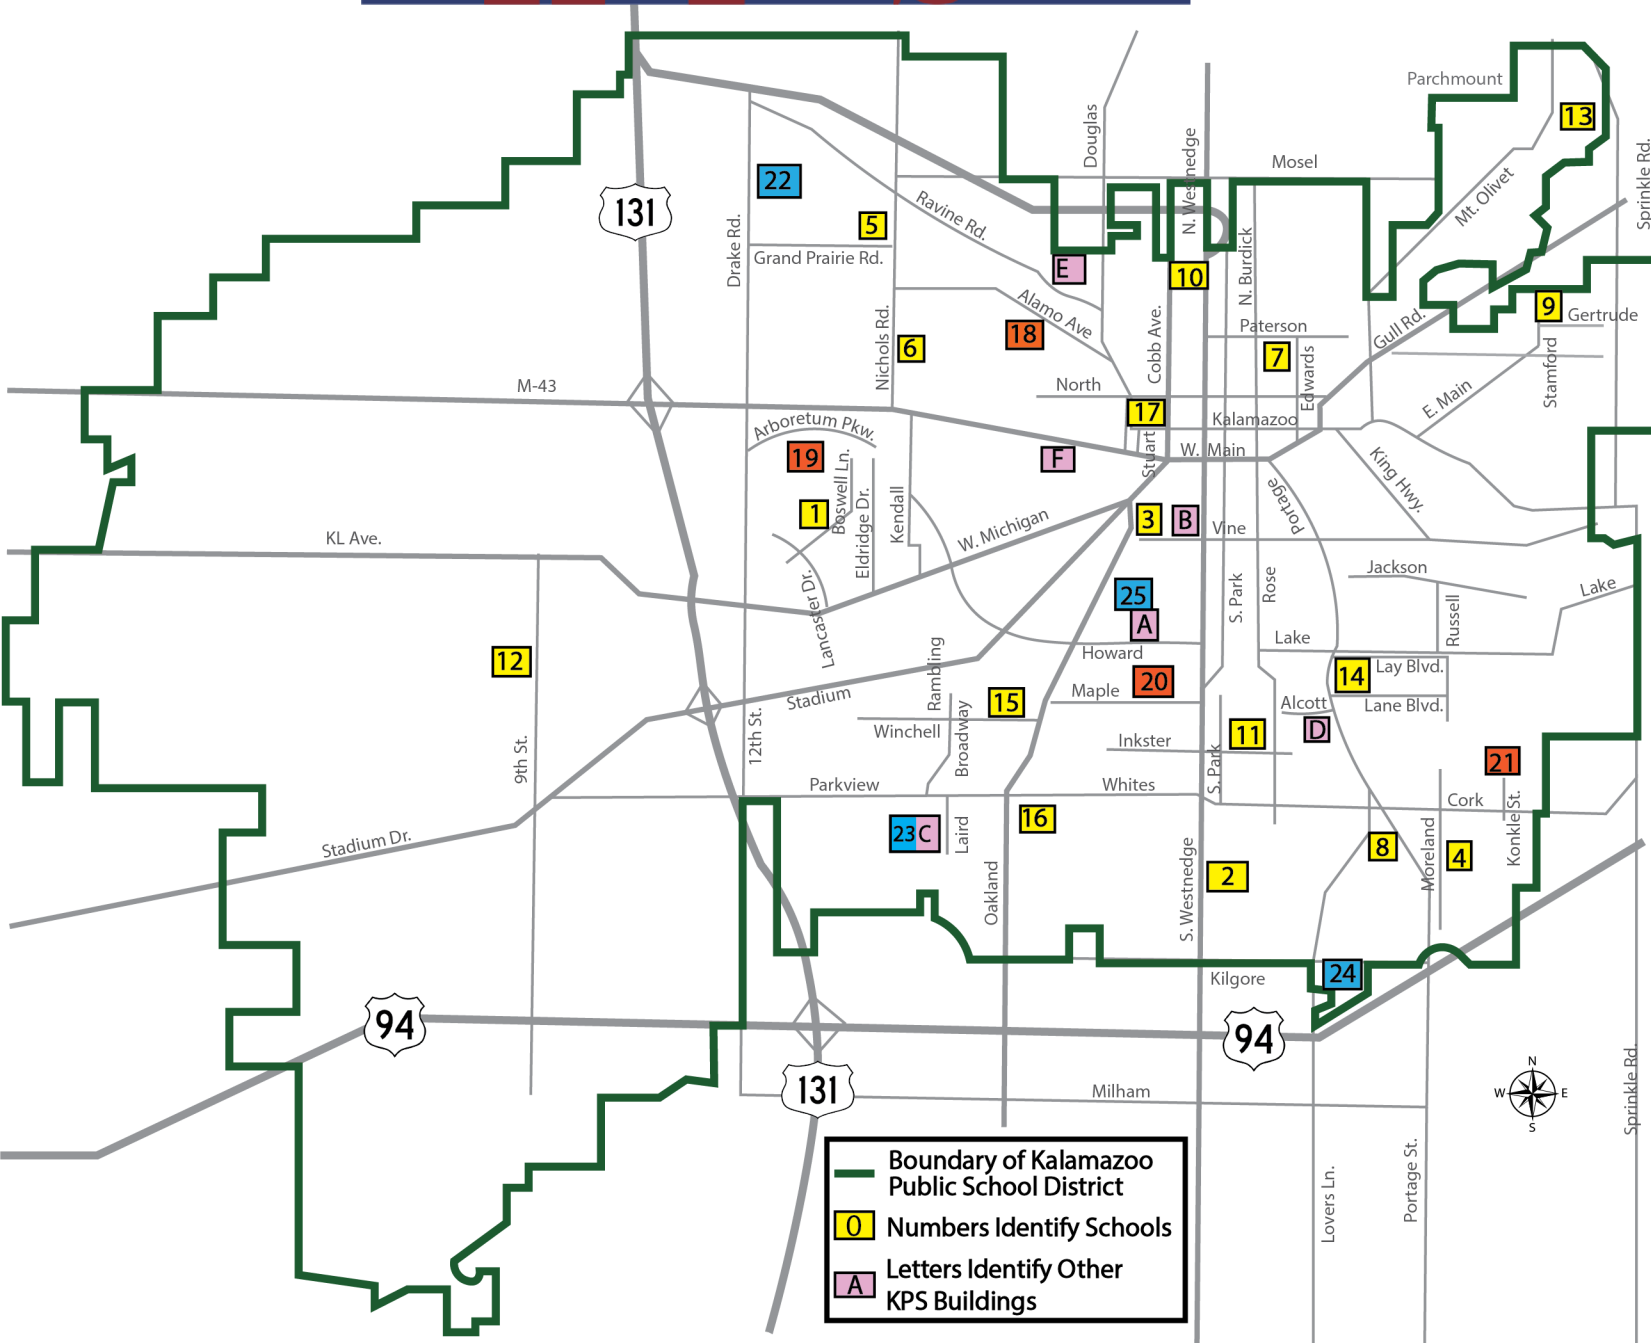

Kalamazoo Public Schools

Boundary of Kalamazoo Public School District
0 Numbers Identify Schools
A Letters Identify Other KPS Buildings

Elementary Schools

- 1 Arcadia Elementary
932 Boswell Ln.
- 2 Edison Academy (temporary address)
3333 S. Westnedge Ave.
- 3 El Sol Elementary 604 W. Vine St.
- 4 Greenwood Elementary
3501 Moreland St.
- 5 Indian Prairie Elementary
3546 Grand Prairie Ave.
- 6 King-Westwood Elementary
1100 Nichols Rd.
- 7 Lincoln International Studies School
912 N. Burdick St.
- 8 Milwood Elementary
3400 Lovers Ln.
- 9 Northeastern Elementary
2433 Gertrude St.
- 10 Northglade Montessori Magnet School
1914 Cobb Ave.
- 11 Parkwood-Upjohn Elementary
2321 S. Park St.
- 12 Prairie Ridge Elementary
2294 S. Ninth St.
- 13 Spring Valley Center for Exploration
3530 Mt. Olivet Rd.
- 14 Washington Writers' Academy
1919 Portage St.
- 15 Winchell Elementary
2316 Winchell Ave.
- 16 Woods Lake Elementary: A Magnet Center for the Arts
3215 Oakland Dr.
- 17 Woodward School for Technology and Research
606 Stuart Ave.

Middle Schools

- 18 Hillside Middle School 1941 Alamo Ave.
- 19 Linden Grove Middle School
4241 Arboretum Parkway
- 20 Maple Street Magnet School for the Arts
922 W. Maple St.
- 21 Milwood Magnet School: A Center for Math, Science and Technology
2916 Konkle St.

Related Facilities & Programs

- A Administration Building
1220 Howard St.
- B Community Education Center
714 Westnedge Center
- C Oakwood Center (SEL, Virtual Programs)
3410 Laird Ave.
- D Stockroom 504 E. Alcott St.
- E Transportation 1800 Ravine Rd.
- F West Main PD Center 1627 W. Main St.