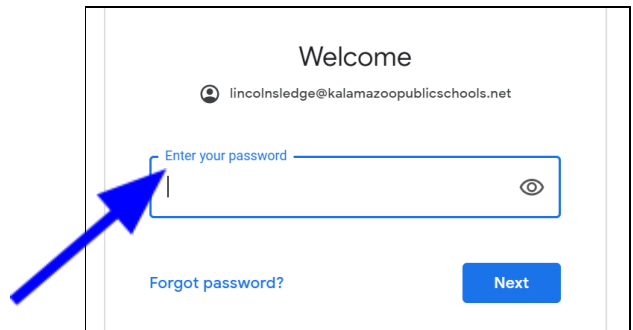

4. Enter your student’s password and then click Next.

*If you don’t know your student’s password please contact [help@kalamazoopublicschools.net](mailto:help@kalamazoopublicschools.net)*

5. You are now in our Clever Portal! Click on the Core5 Reading icon for K-5, Power Up Reading icon for 6-8 and the Dreambox Math icon for K-8. Find out more information about some of these resources in our [Learning Hub](#).