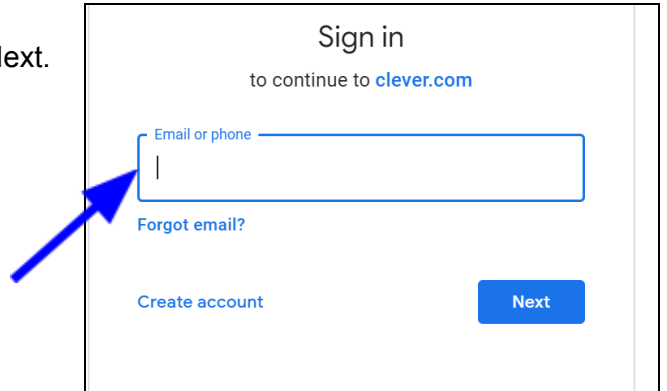

4. Enter your student’s password and then click Next.

If you don’t know your student’s password please contact help@kalamazoopublicschools.net