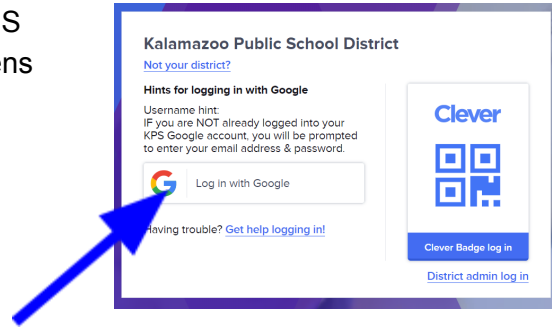

# How to Access Lexia Reading and DreamBox Math from Home

1. Go to <https://clever.com/in/kps> (If you are on KPS Chromebook, Clever will be the first page that opens with you log in.)
2. Click on “Log in with Google”