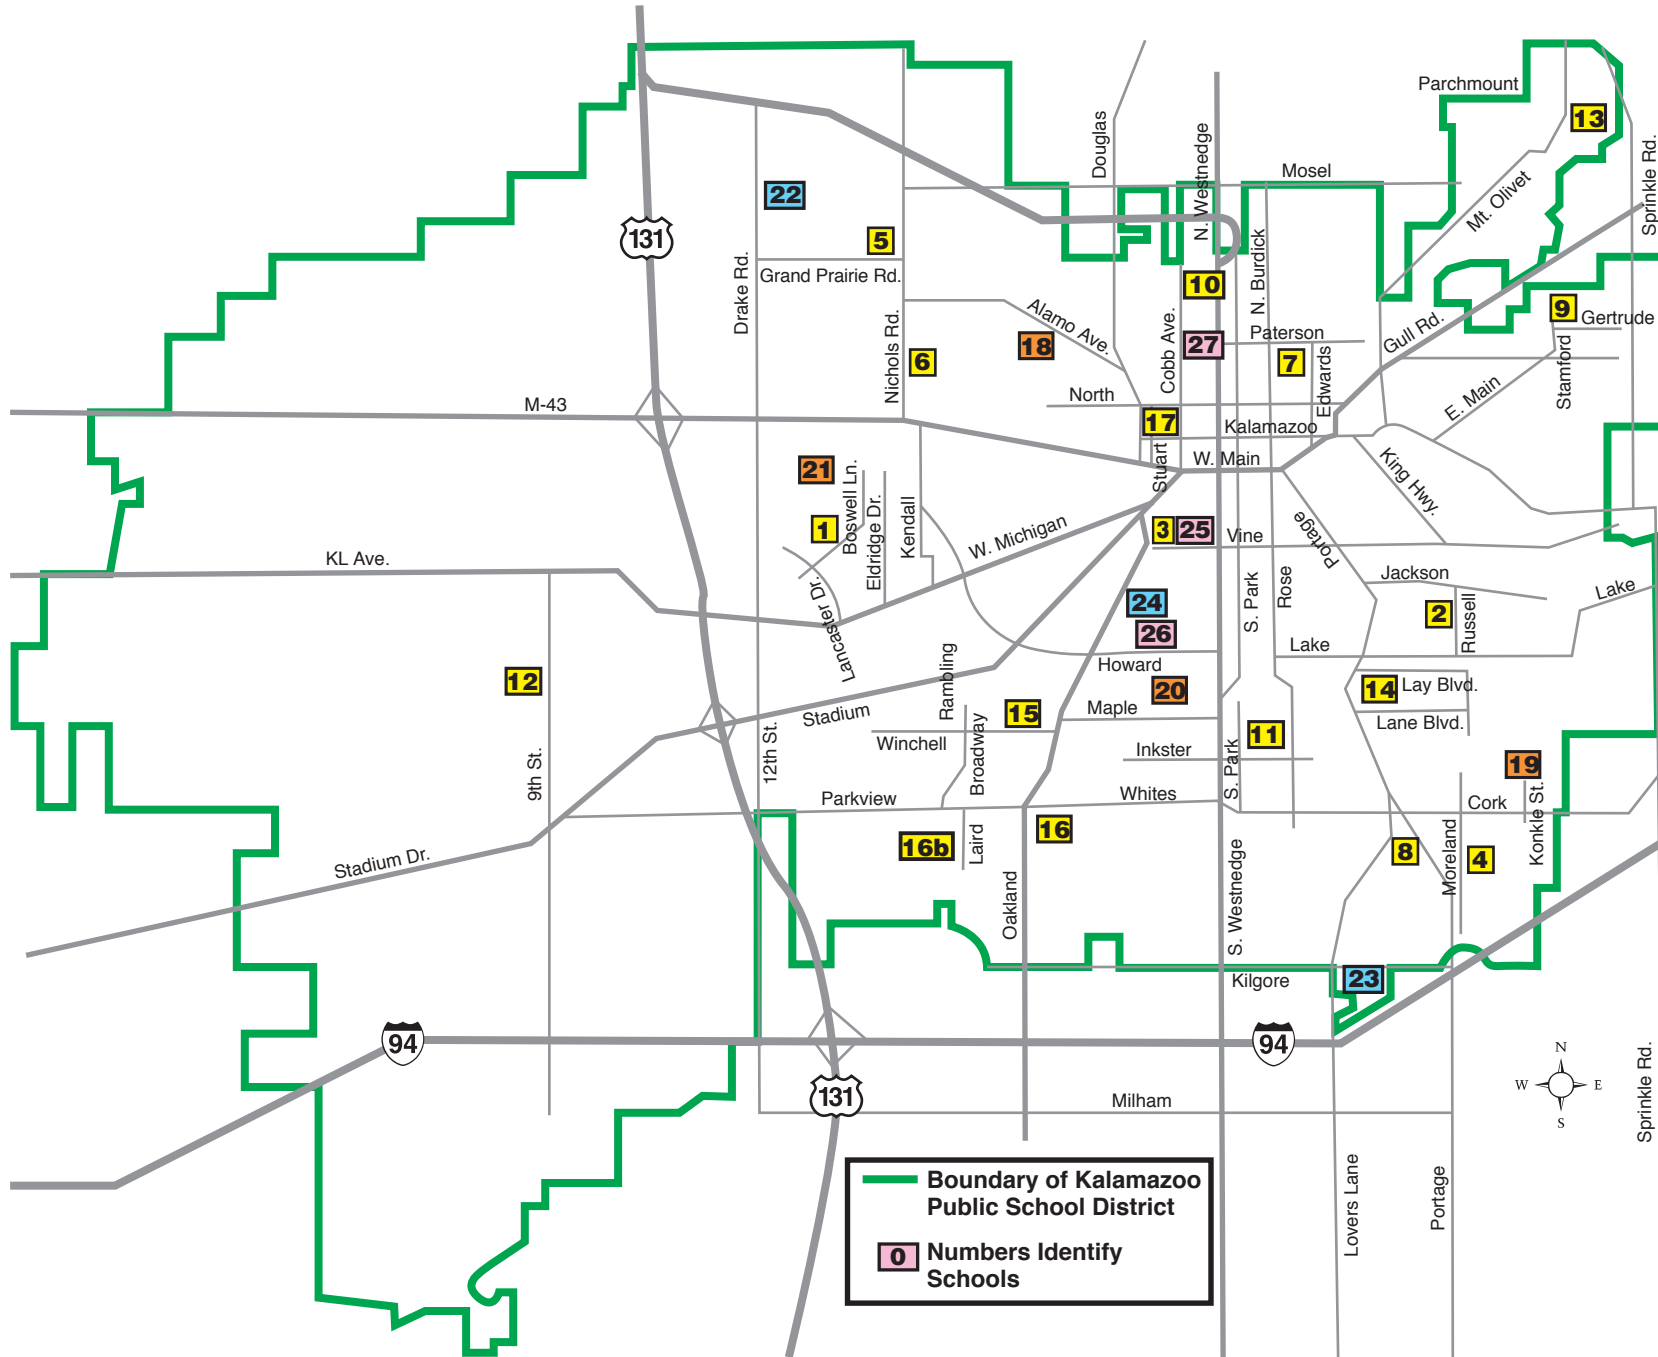

Kalamazoo Public Schools District

Elementary Schools

- 1 **Arcadia Elementary**
932 Boswell Ln.
- 2 **Edison Environmental Science Academy: A Center for the Study of Environmental Economics**
924 Russell St.
- 3 **El Sol Elementary** 604 W. Vine St.
- 4 **Greenwood Elementary**
3501 Moreland St.
- 5 **Indian Prairie Elementary**
3546 Grand Prairie Ave.
- 6 **Dr. Martin Luther King Jr. in Westwood Elementary**
1100 Nichols Rd.
- 7 **Lincoln International Studies School** 912 N. Burdick St.
- 8 **Milwood Elementary**
3400 Lovers Ln.
- 9 **Northeastern Elementary**
2433 Gertrude St.
- 10 **Northglade Montessori Magnet School** 1914 Cobb Ave.
- 11 **Parkwood Upjohn Elementary**
2321 S. Park St.
- 12 **Prairie Ridge Elementary**
2294 S. Ninth St.
- 13 **Spring Valley Center for Exploration**
3530 Mt. Olivet Rd.
- 14 **Washington Writers' Academy**
1919 Portage St.
- 15 **Winchell Elementary**
2316 Winchell Ave.
- 16 **Woods Lake Elementary: A Magnet Center for the Arts**
3215 Oakland Dr.
- 16b **Woods Lake Kindergarten Campus**
3410 Laird Ave.
- 17 **The Woodward School for Technology and Research**
606 Stuart Ave.

Middle Schools

- 18 **Hillside Middle School** 1941 Alamo Ave.
- 19 **Milwood Magnet School for Math, Science and Technology** 2916 Konkle St.
- 20 **Maple Street Magnet School for the Arts** 922 W. Maple St.
- 21 **Linden Grove Middle School**
4241 Arboretum Parkway